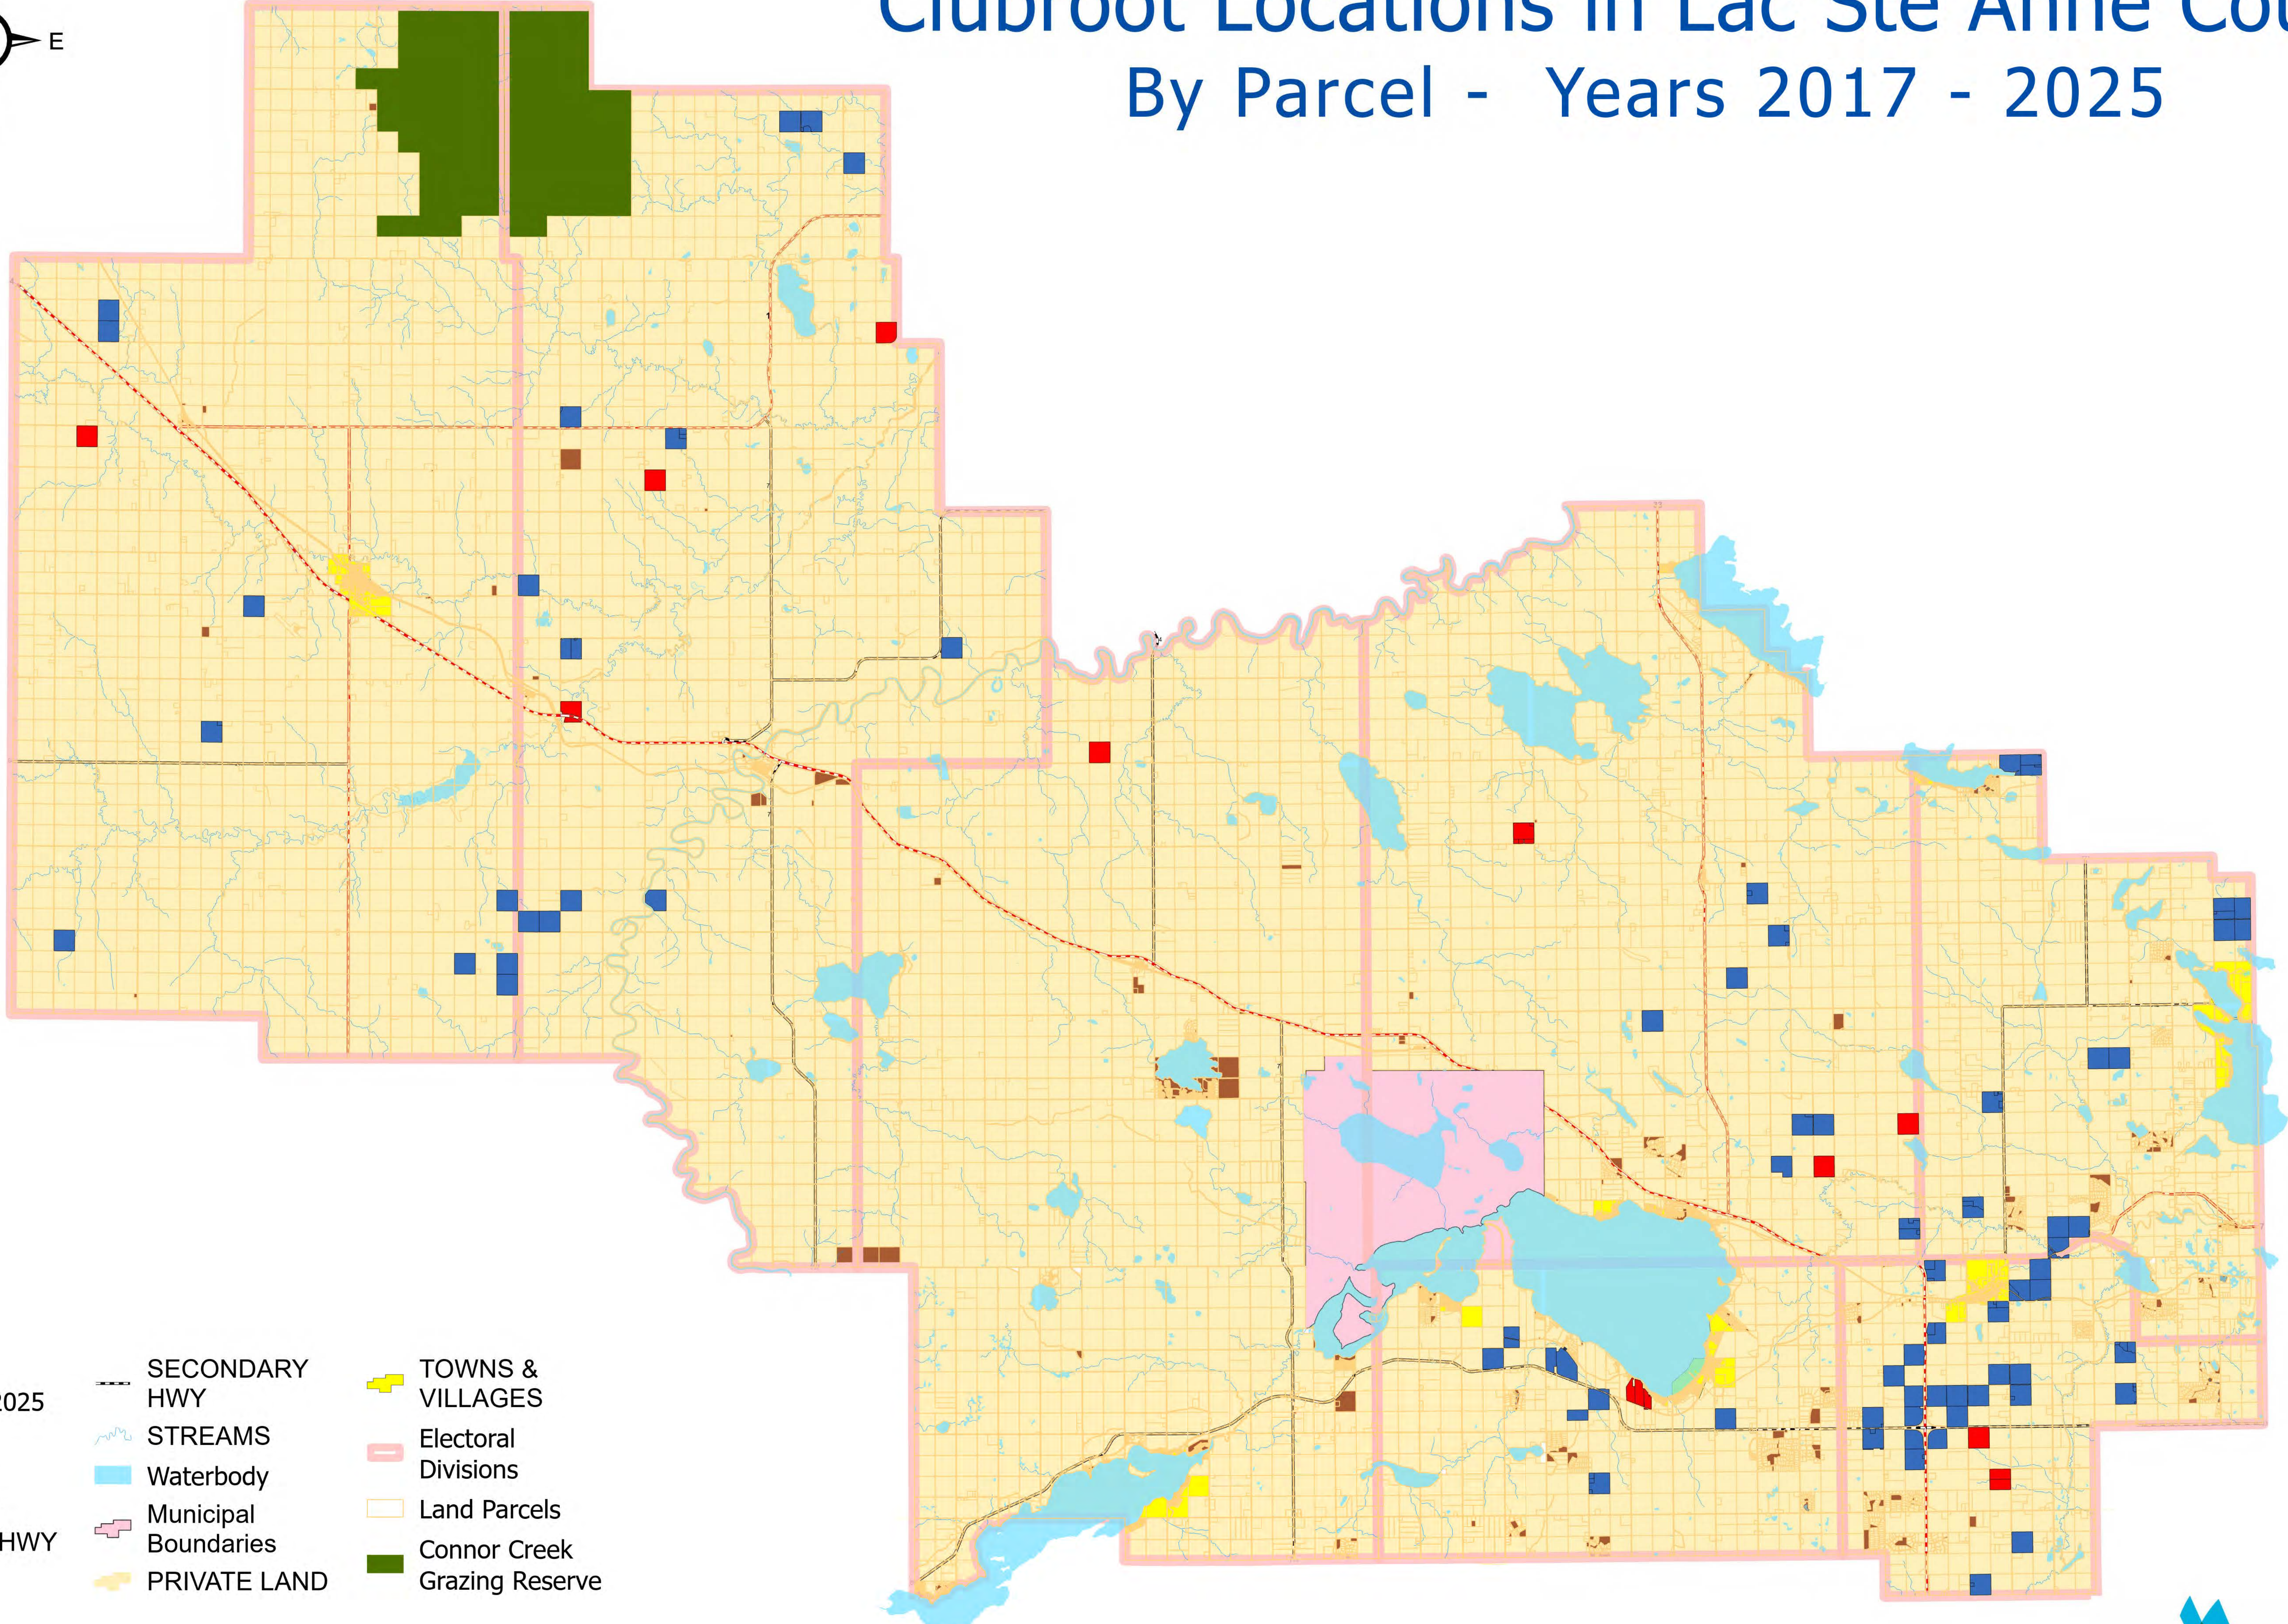

Clubroot Locations in Lac Ste Anne County

By Parcel - Years 2017 - 2025

- Clubroot Locations 2025
- Clubroot Locations 2017-2024
- PRIMARY HWY
- SECONDARY HWY
- ~~~~~ STREAMS
- Waterbody
- Municipal Boundaries
- PRIVATE LAND
- TOWNS & VILLAGES
- Electoral Divisions
- Land Parcels
- Connor Creek Grazing Reserve

Projection: NAD83 10TM AEP Forest
 Scale 1:100,000
 Updated: October 21, 2025 by LSAC GIS Department