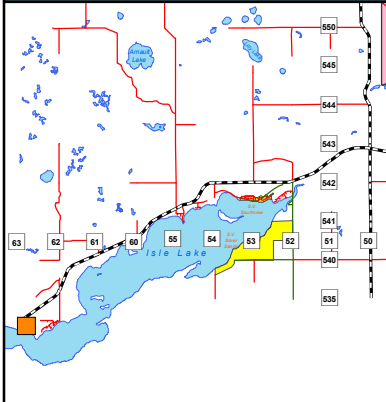

MAIN ACCESS: 6231 HWY 633

LOCATION: SW 27-53-6

Plan: 792 2833

Woodland Bay

Meters