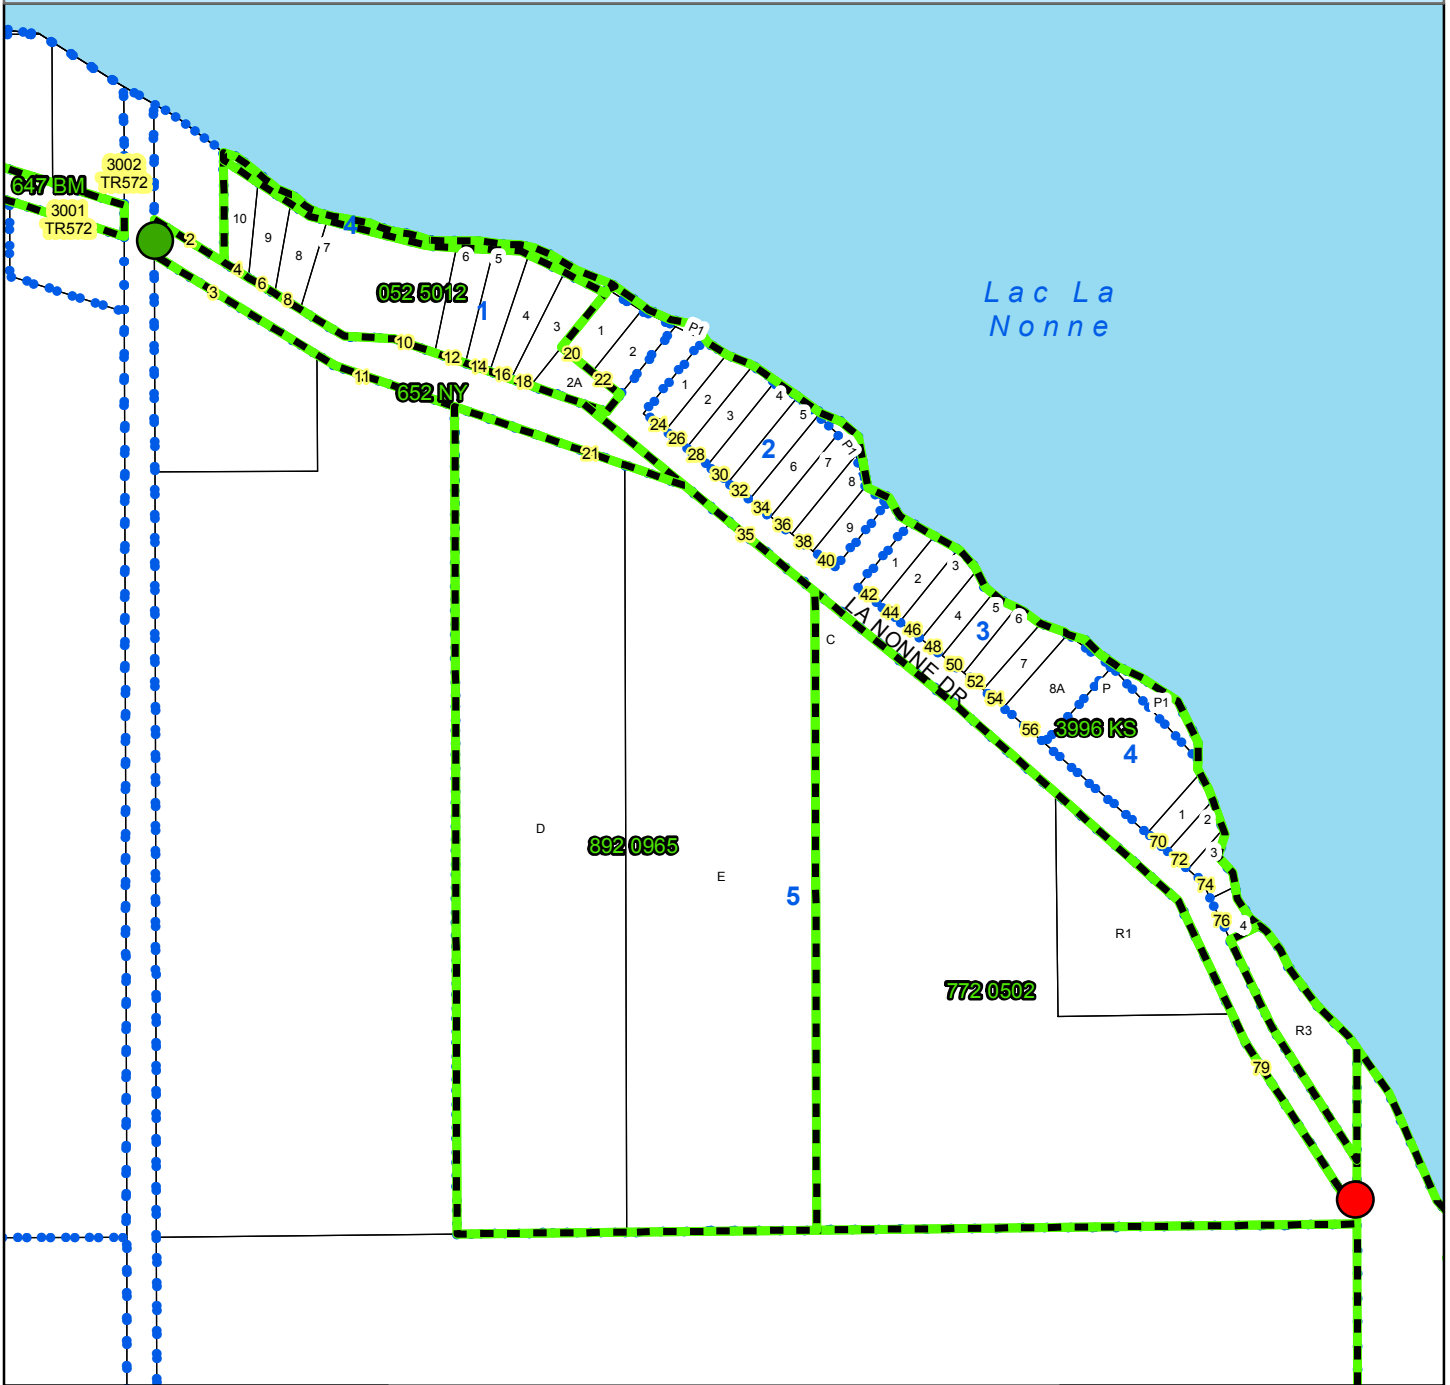

MAIN ACCESS: 2531 TWP RD 572

LOCATION: NW 7-57-2

Plan: 3996 KS

Winkleman Beach

Meters
0 225 450