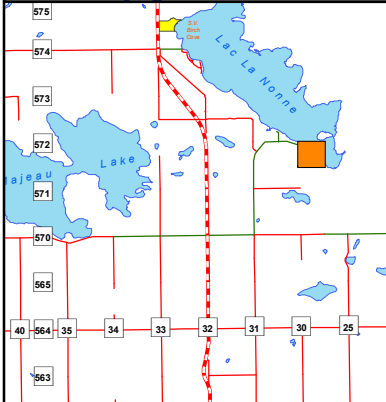

MAIN ACCESS: 2531 TWP RD 572

LOCATION: NW 7-57-2

Plan: 3996 KS

Winkleman Beach

Meters
0 225 450