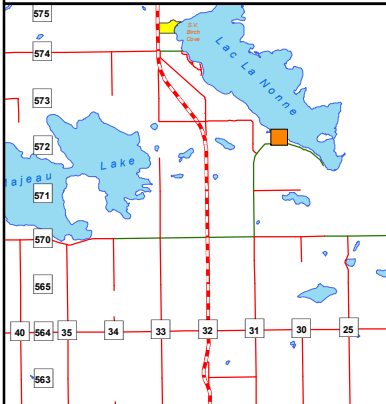

MAIN ACCESS: 3016 TWP RD 572

LOCATION: SE 13-57-3

Plan: 6218 KS

# Williams Beach

Meters