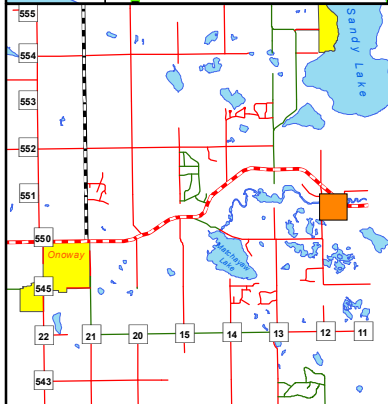

MAIN ACCESS: 55022 RGE RD 11A

LOCATION: NW 2-55-1

Plan: 782 2726

Noyes Crossing

Meters