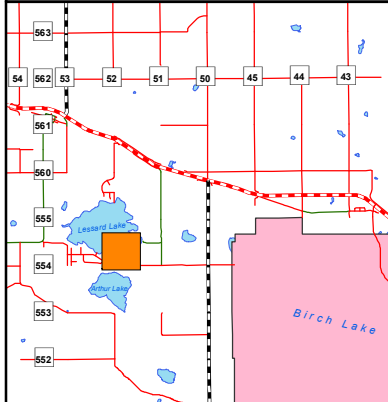

MAIN ACCESS: 5124 TWP RD 554

LOCATION: SW 26-55-5

Plan: 802 1106

# Lessard Lake Estates East

Meters