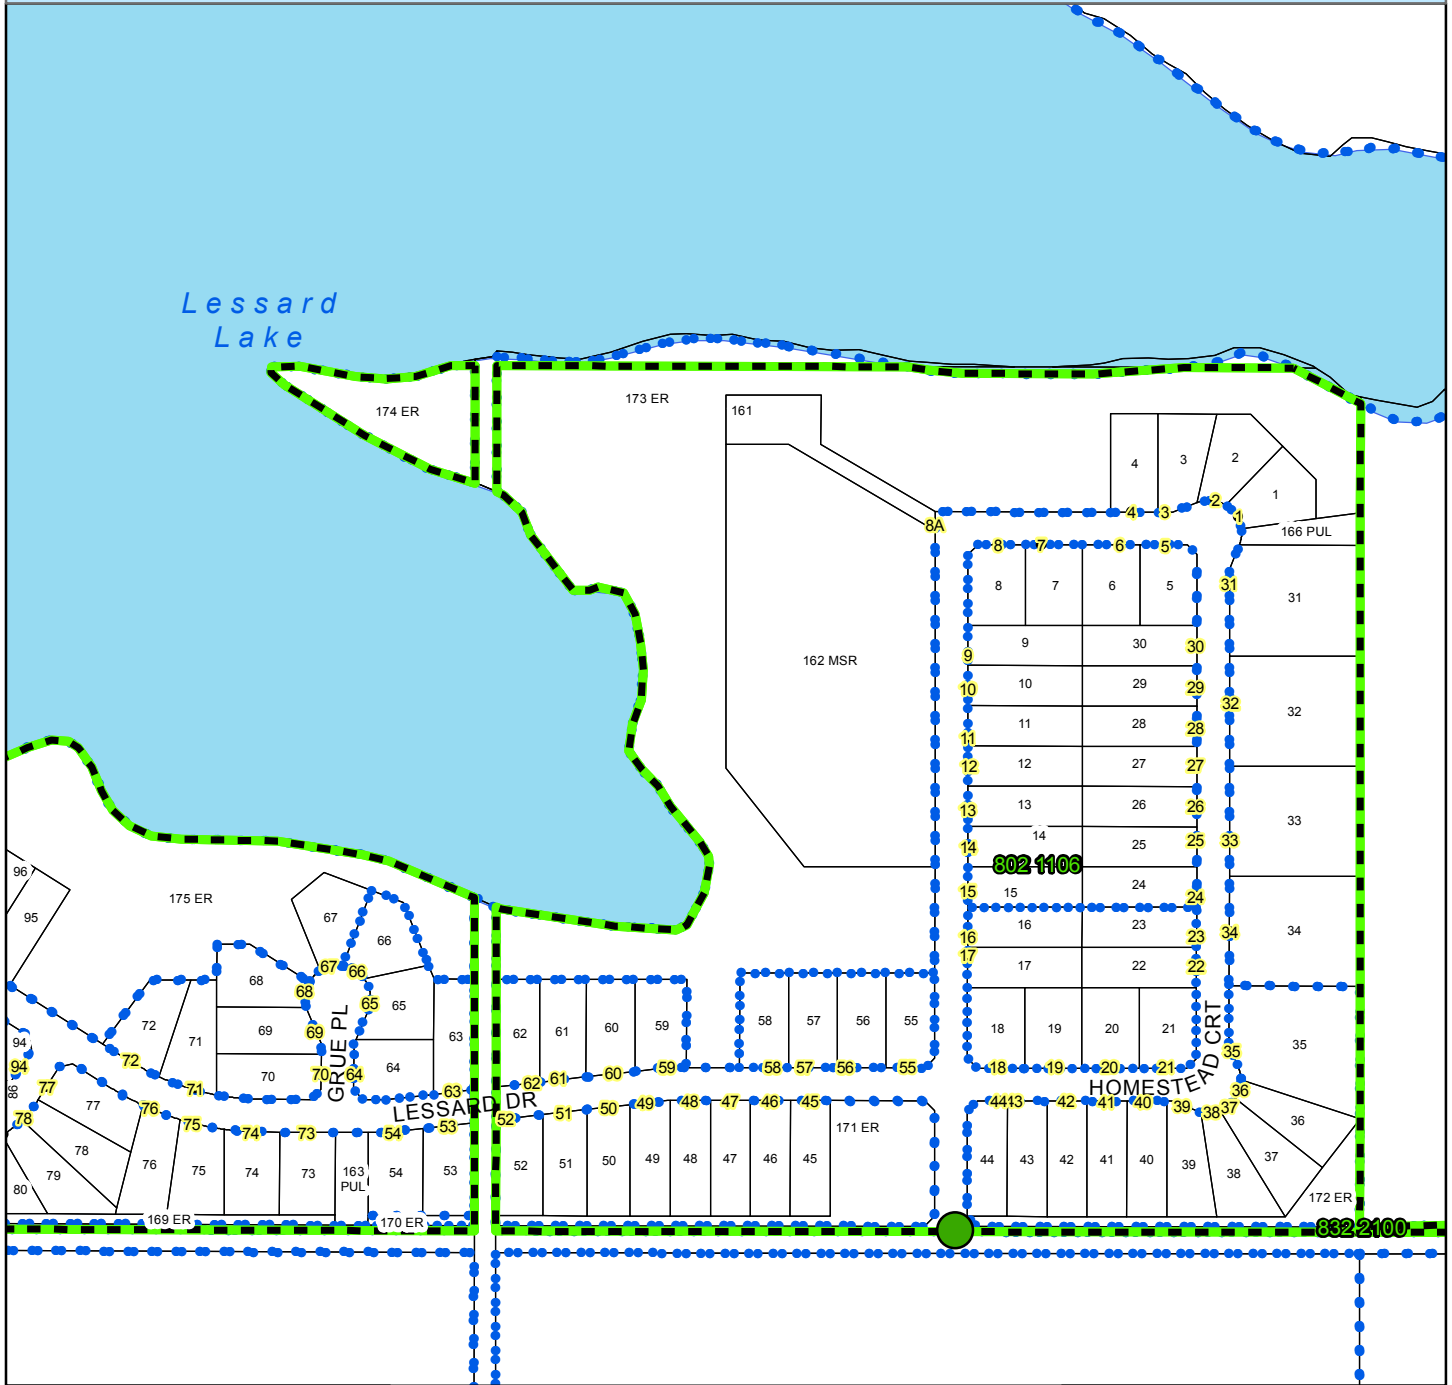

MAIN ACCESS: 5124 TWP RD 554

LOCATION: SW 26-55-5

Plan: 802 1106

# Lessard Lake Estates East

Meters