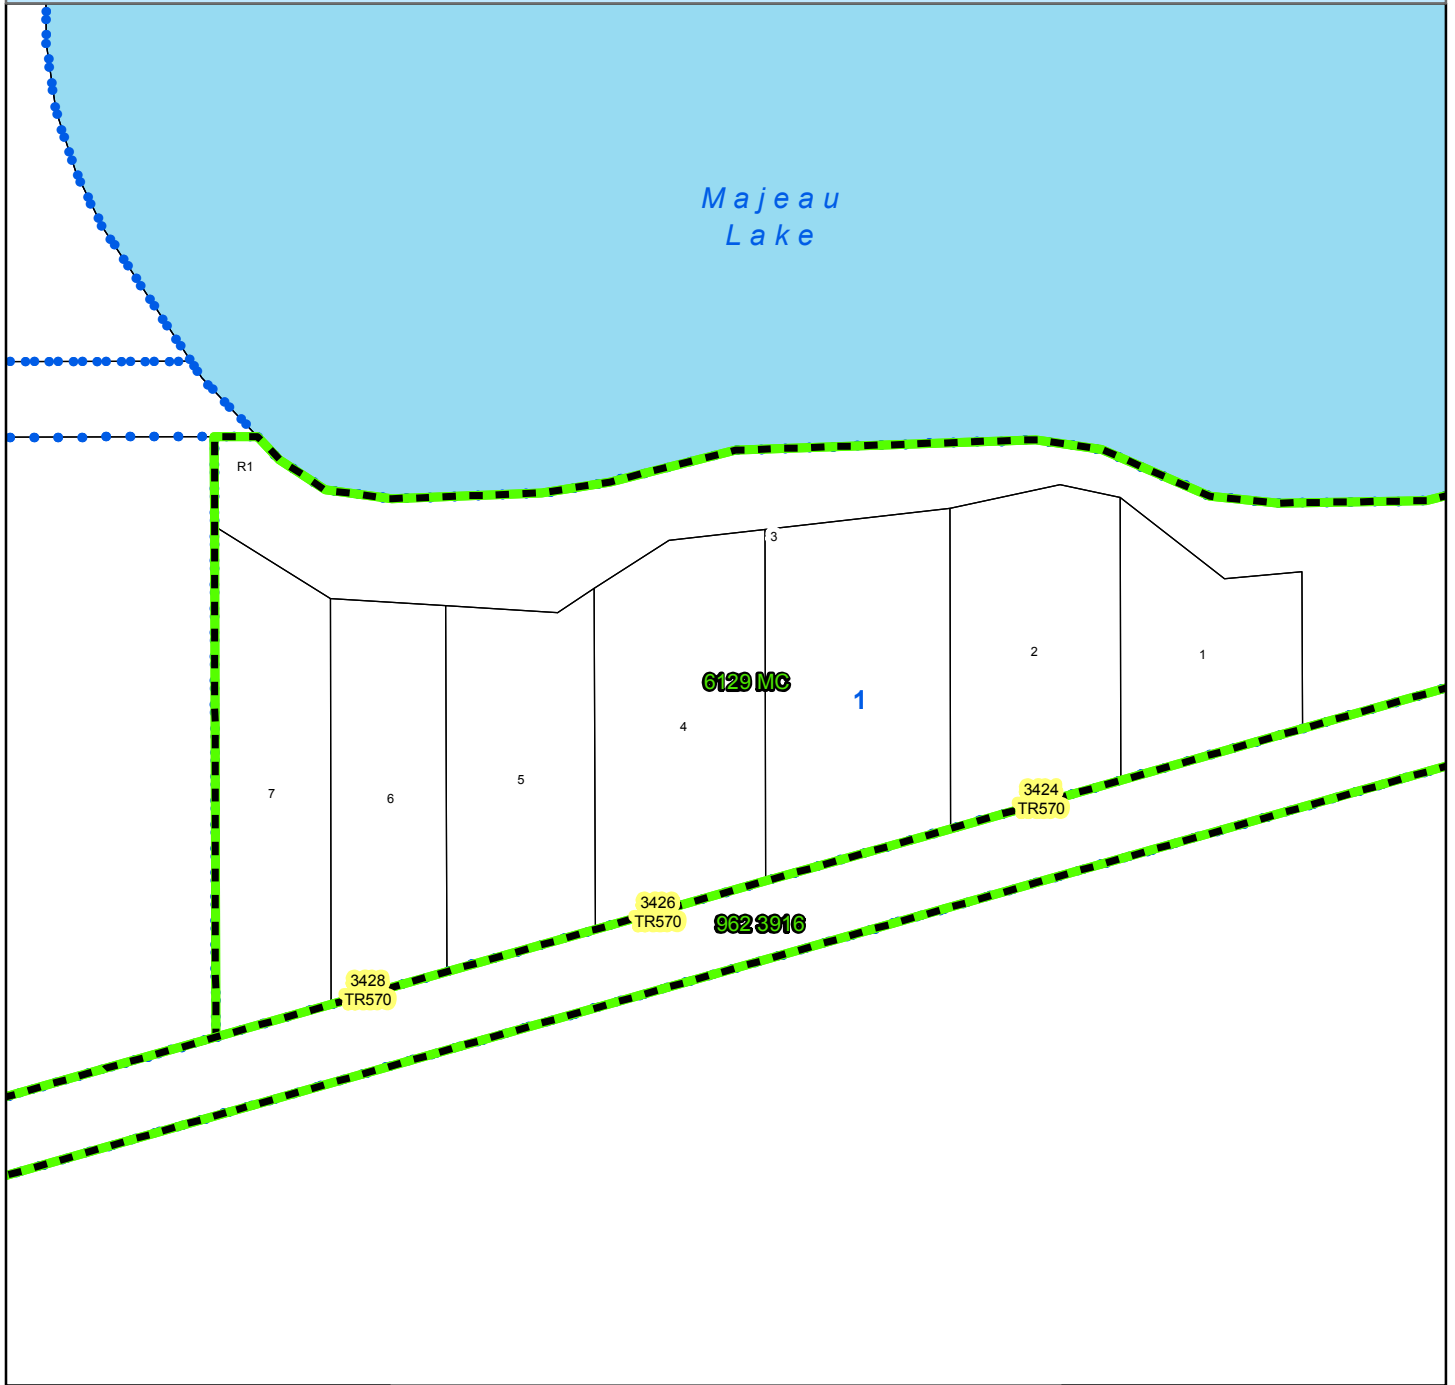

MAIN ACCESS: INDIVIDUALLY ADDRESSED

LOCATION: NW 32-56-3

Plan: 6129 MC

Lake Majeau

Meters