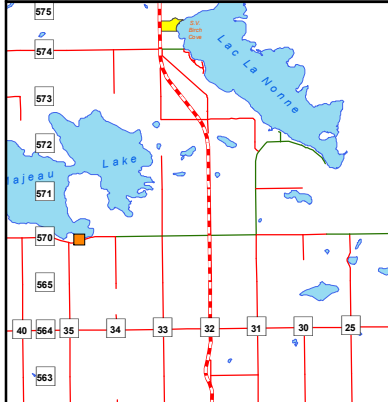

MAIN ACCESS: INDIVIDUALLY ADDRESSED

LOCATION: NW 32-56-3

Plan: 6129 MC

Lake Majeau

Meters