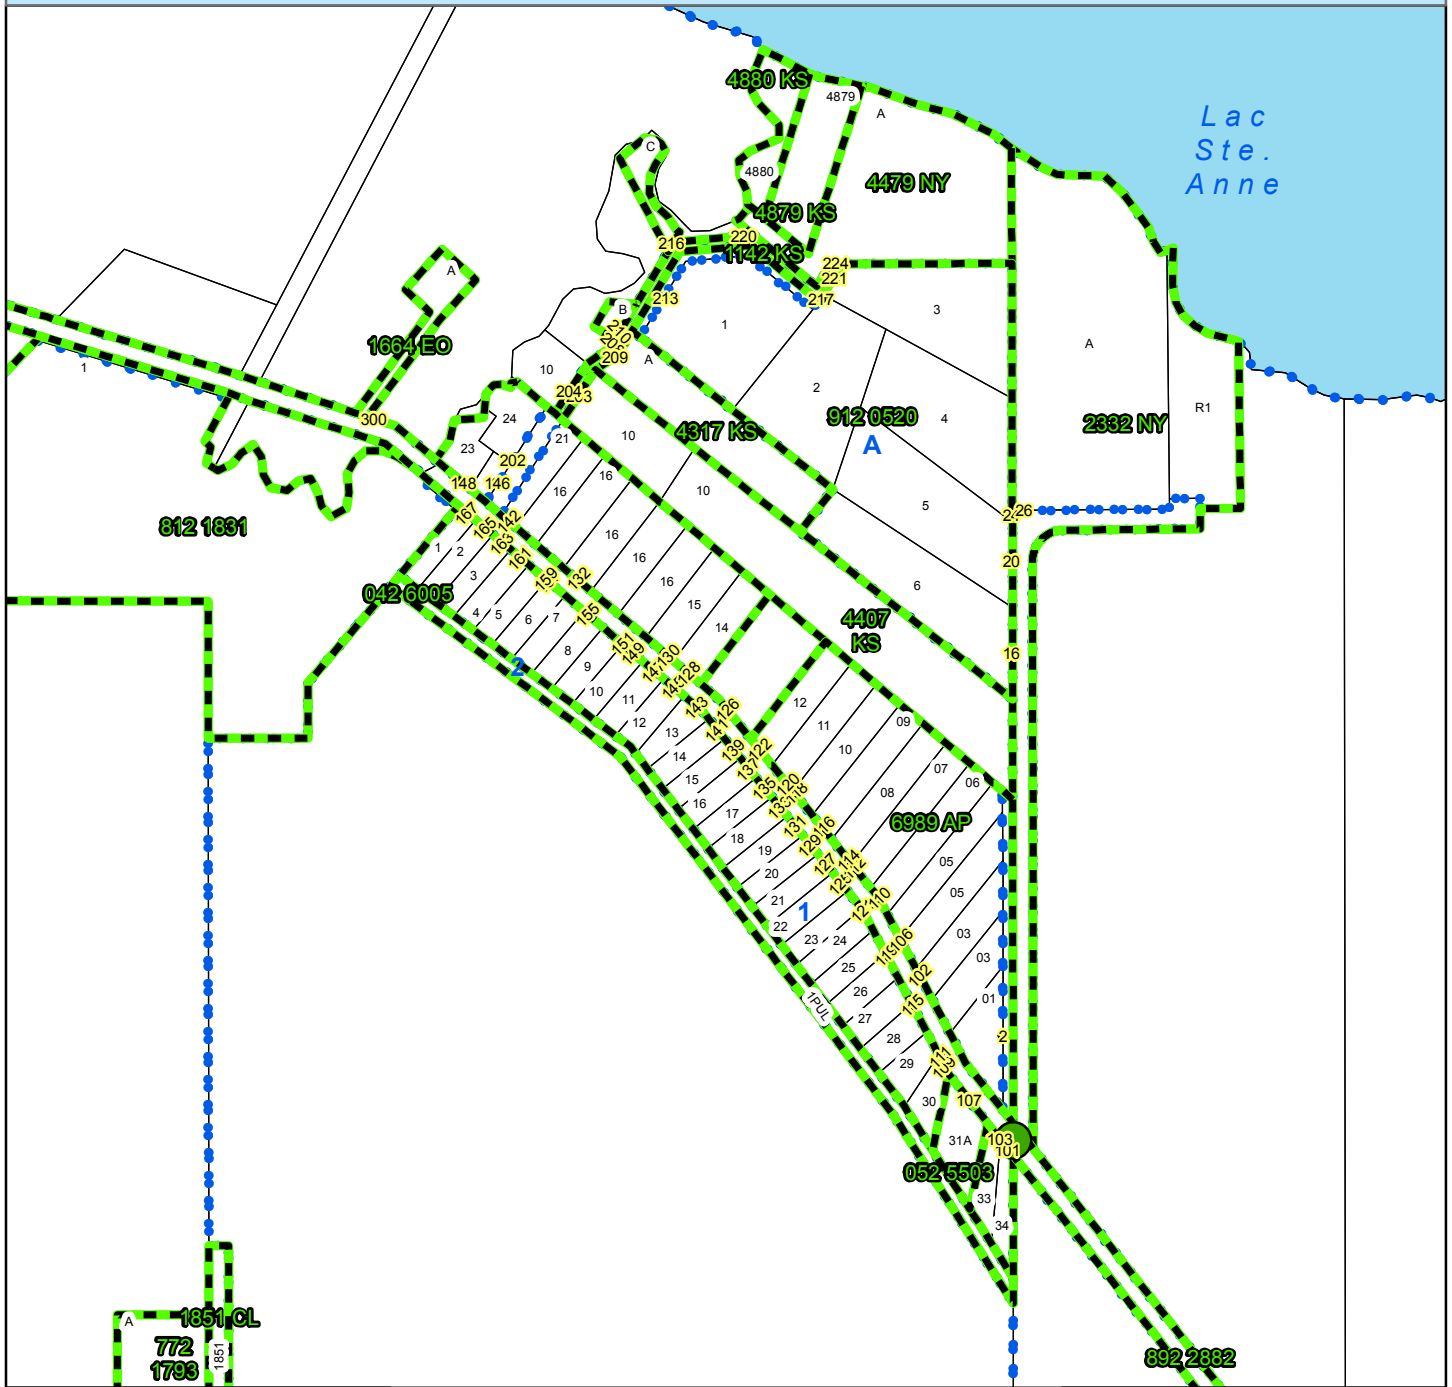

MAIN ACCESS: 3510 STE. ANNE TRAIL

LOCATION: SL 8-54-3

Plan: 6989 AP

Lac Ste. Anne Settlement

Meters