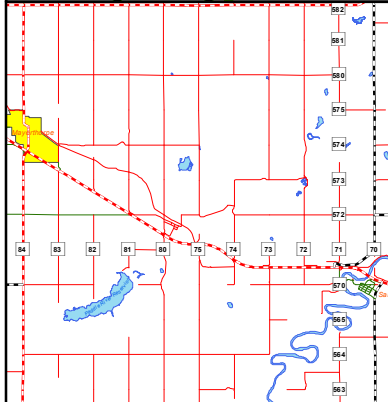

MAIN ACCESS: 3510 STE. ANNE TRAIL

LOCATION: SL 8-54-3

Plan: 6989 AP

Lac Ste. Anne Settlement

Meters