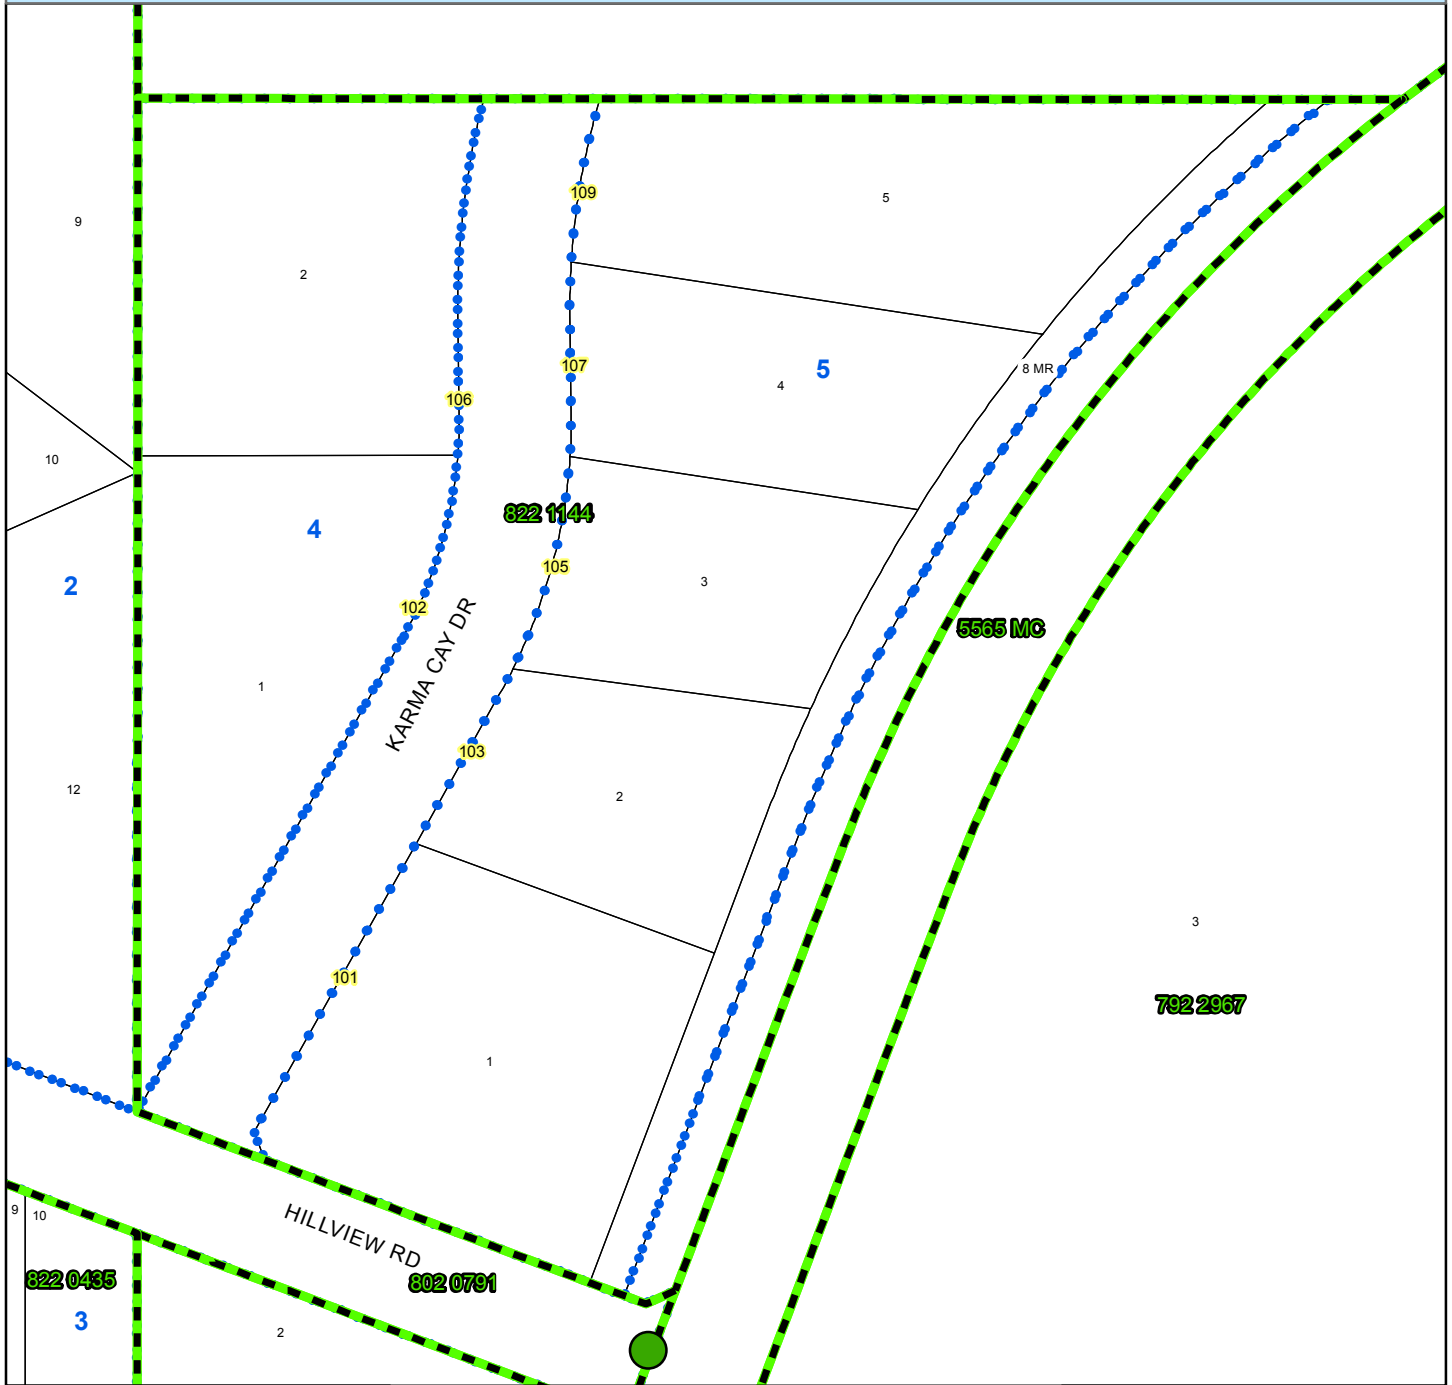

MAIN ACCESS: 1414 HWY 37

LOCATION: NE 5-55-1

Plan: 822 1144

Karma Cay

Meters