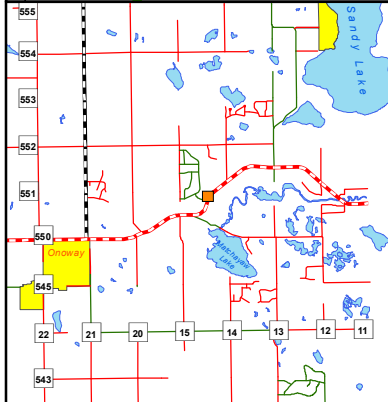

MAIN ACCESS: 1414 HWY 37

LOCATION: NE 5-55-1

Plan: 822 1144

Karma Cay

Meters