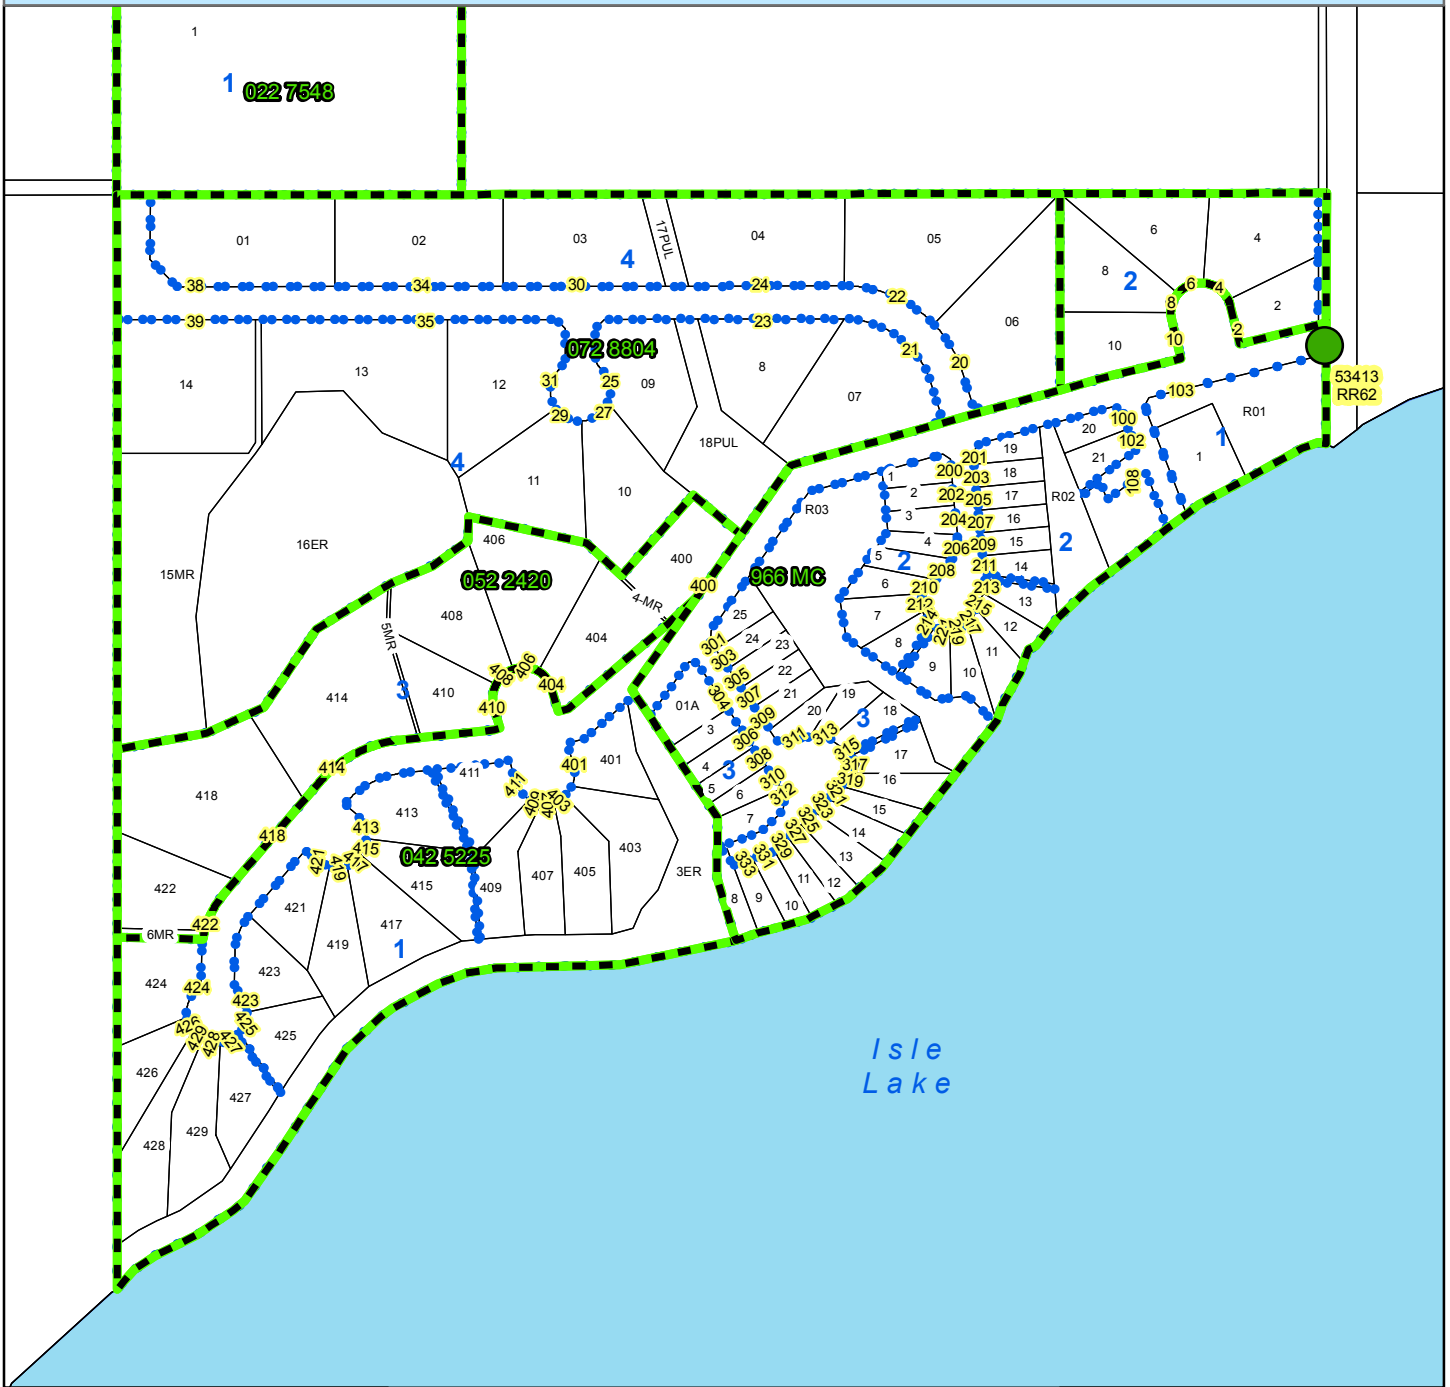

MAIN ACCESS: 53414 RGE RD 62

LOCATION: SE 27-53-6

Plan: 966 MC

Sherwood Cove, Jones Beach

Meters