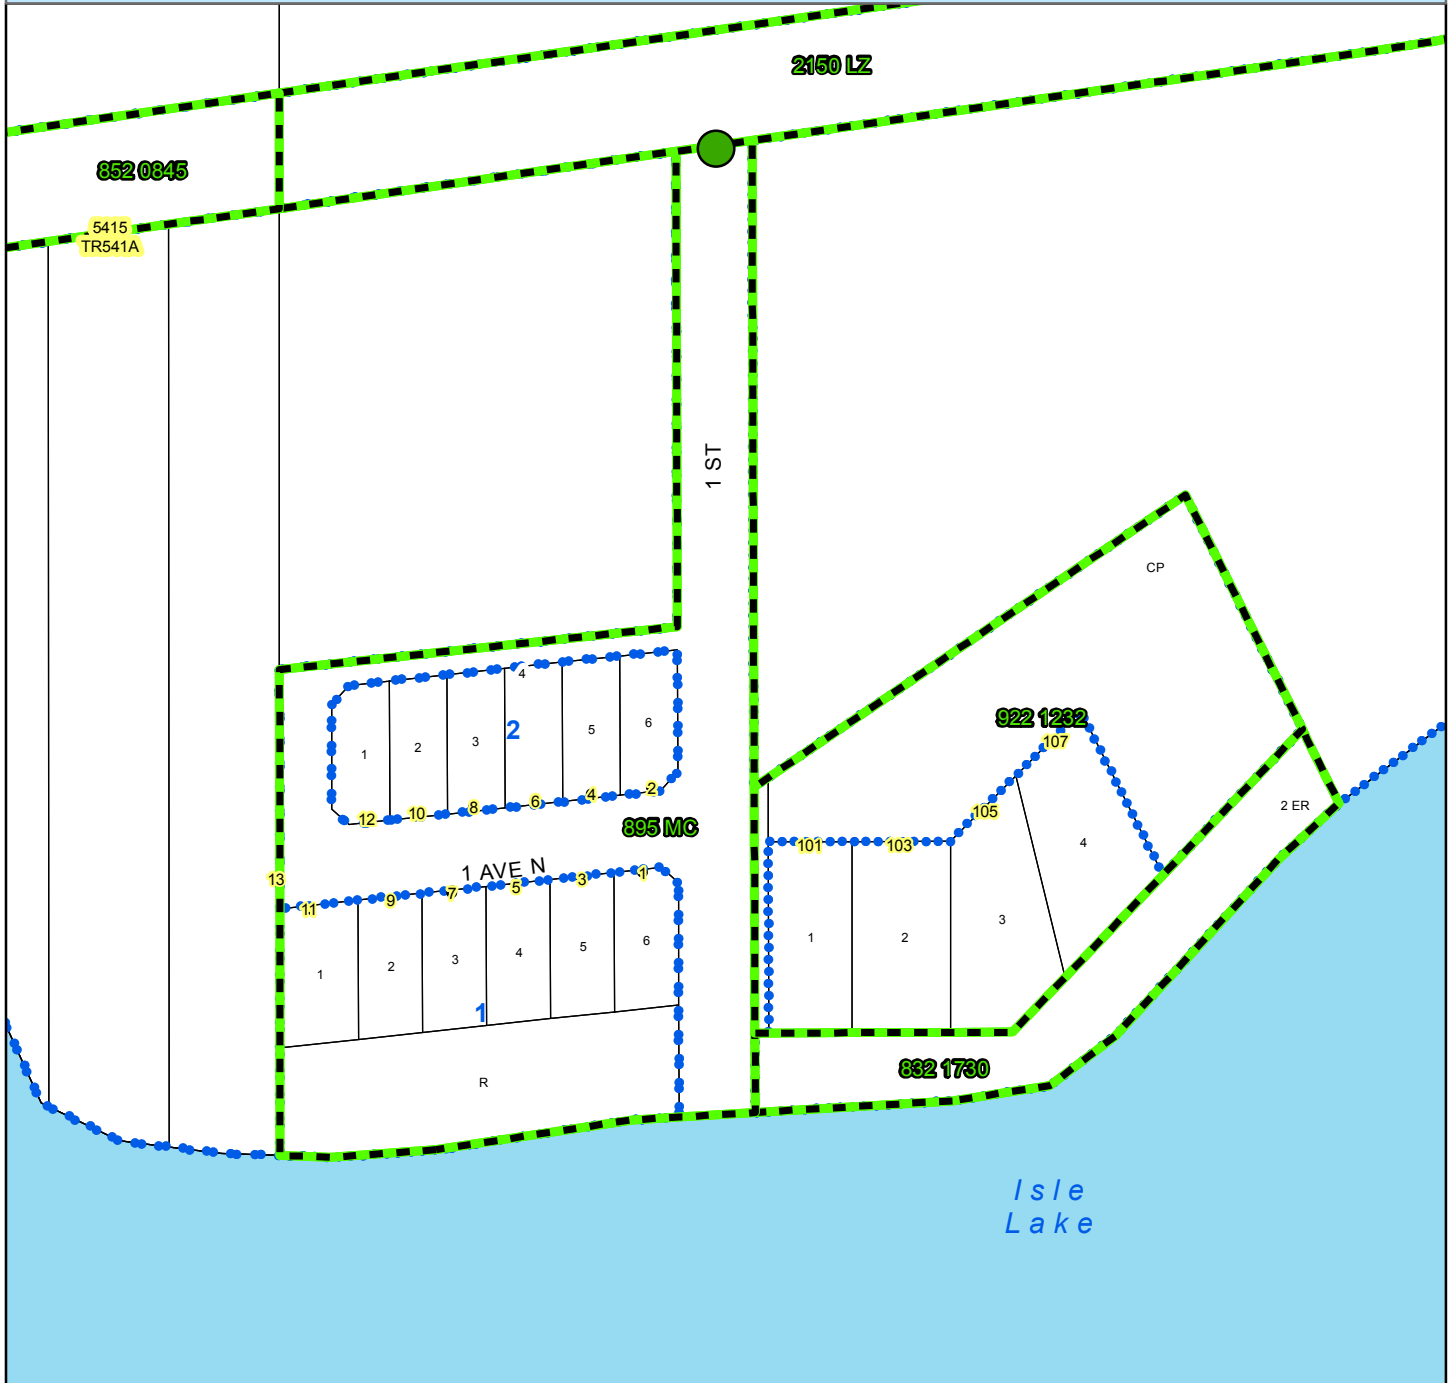

MAIN ACCESS: 5413 TWP RD 541A

LOCATION: SE 8-54-5

Plan: 895 MC

# Horne Beach

Meters