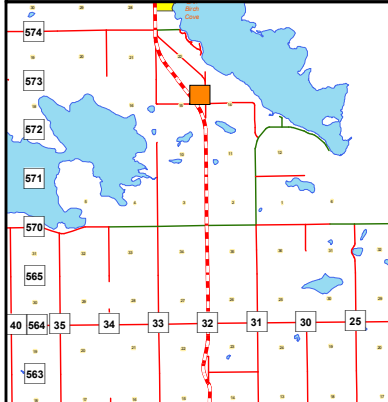

MAIN ACCESS: 57222 RGE RD 32

LOCATION: NE 15-57-3

Plan: 072 3776

# Grizzly Trail Heights

Meters