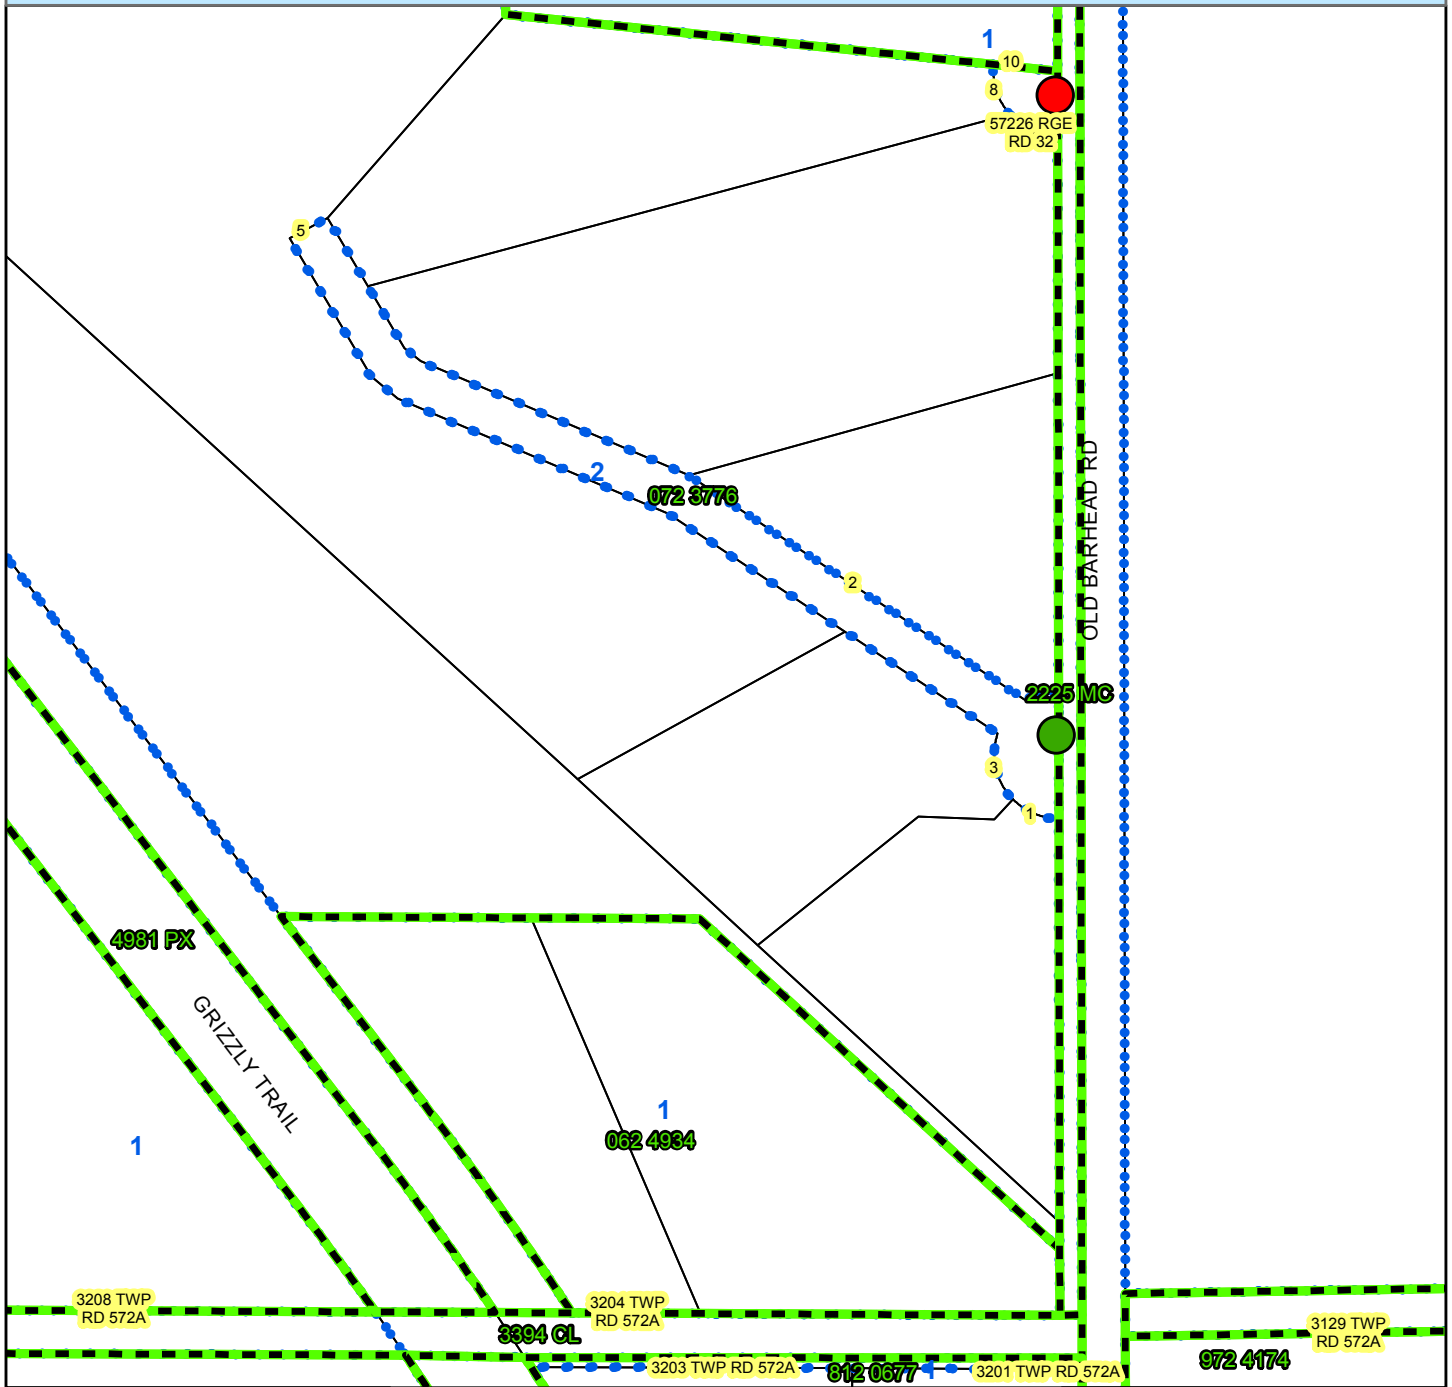

MAIN ACCESS: 57222 RGE RD 32

LOCATION: NE 15-57-3

Plan: 072 3776

# Grizzly Trail Heights

Meters