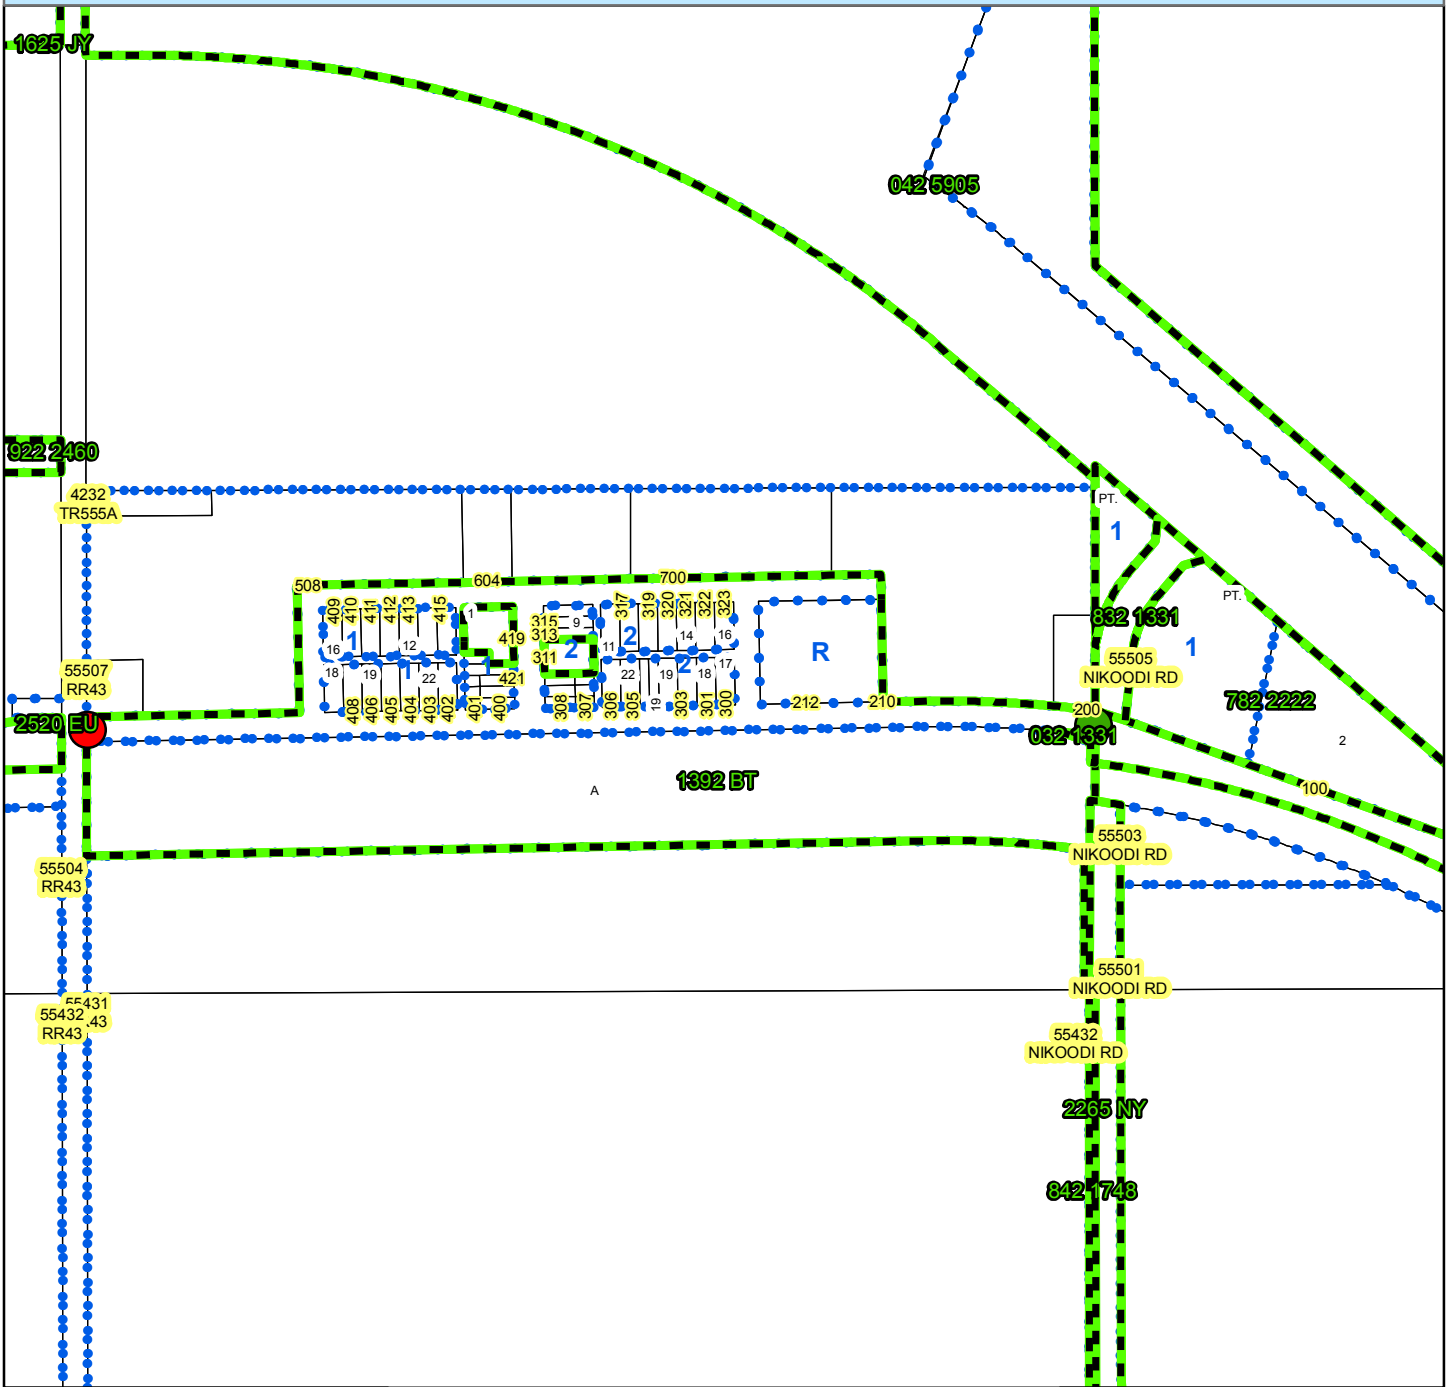

MAIN ACCESS: 55504 NIKOODI RD

LOCATION: SE/SE 34-55-4

Plan: 1392 BT

Glenevis

Meters