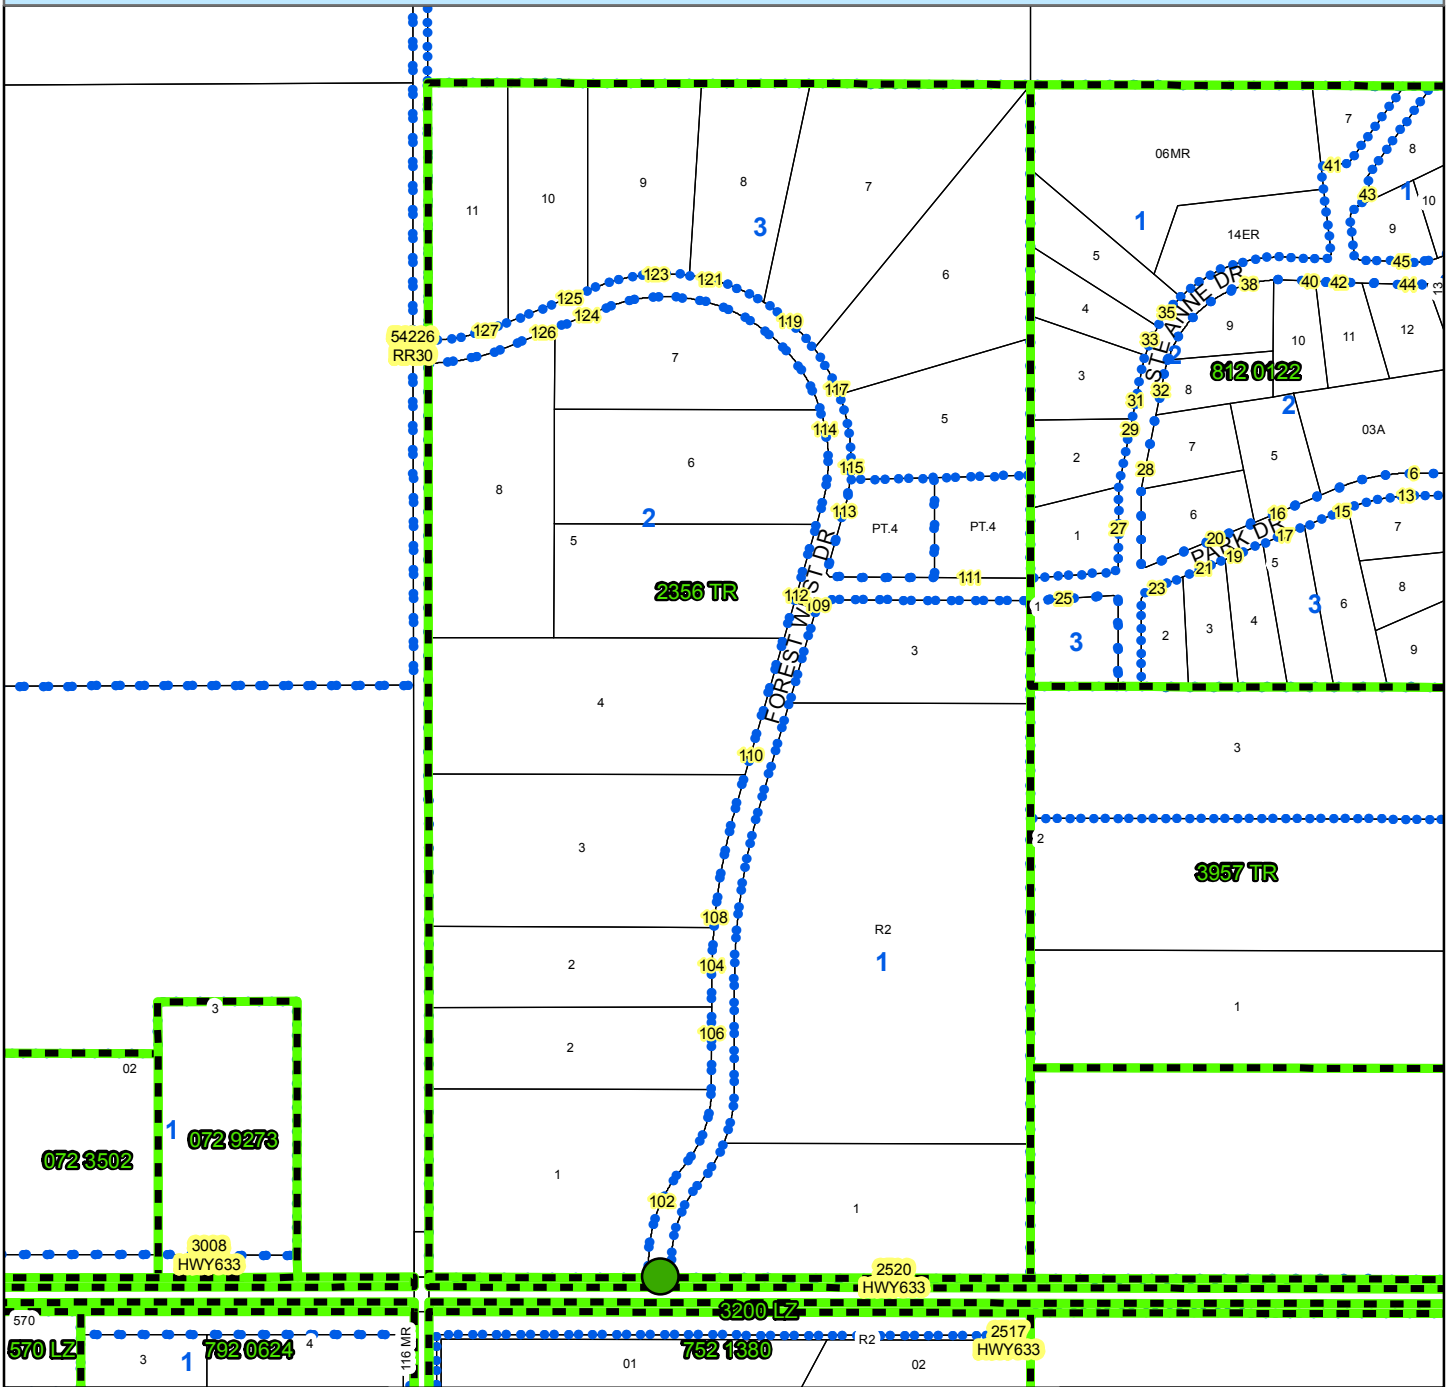

MAIN ACCESS: 2526 HWY 633

LOCATION: SW 18-54-2

Plan: 2356 TR

# Forest West

Meters