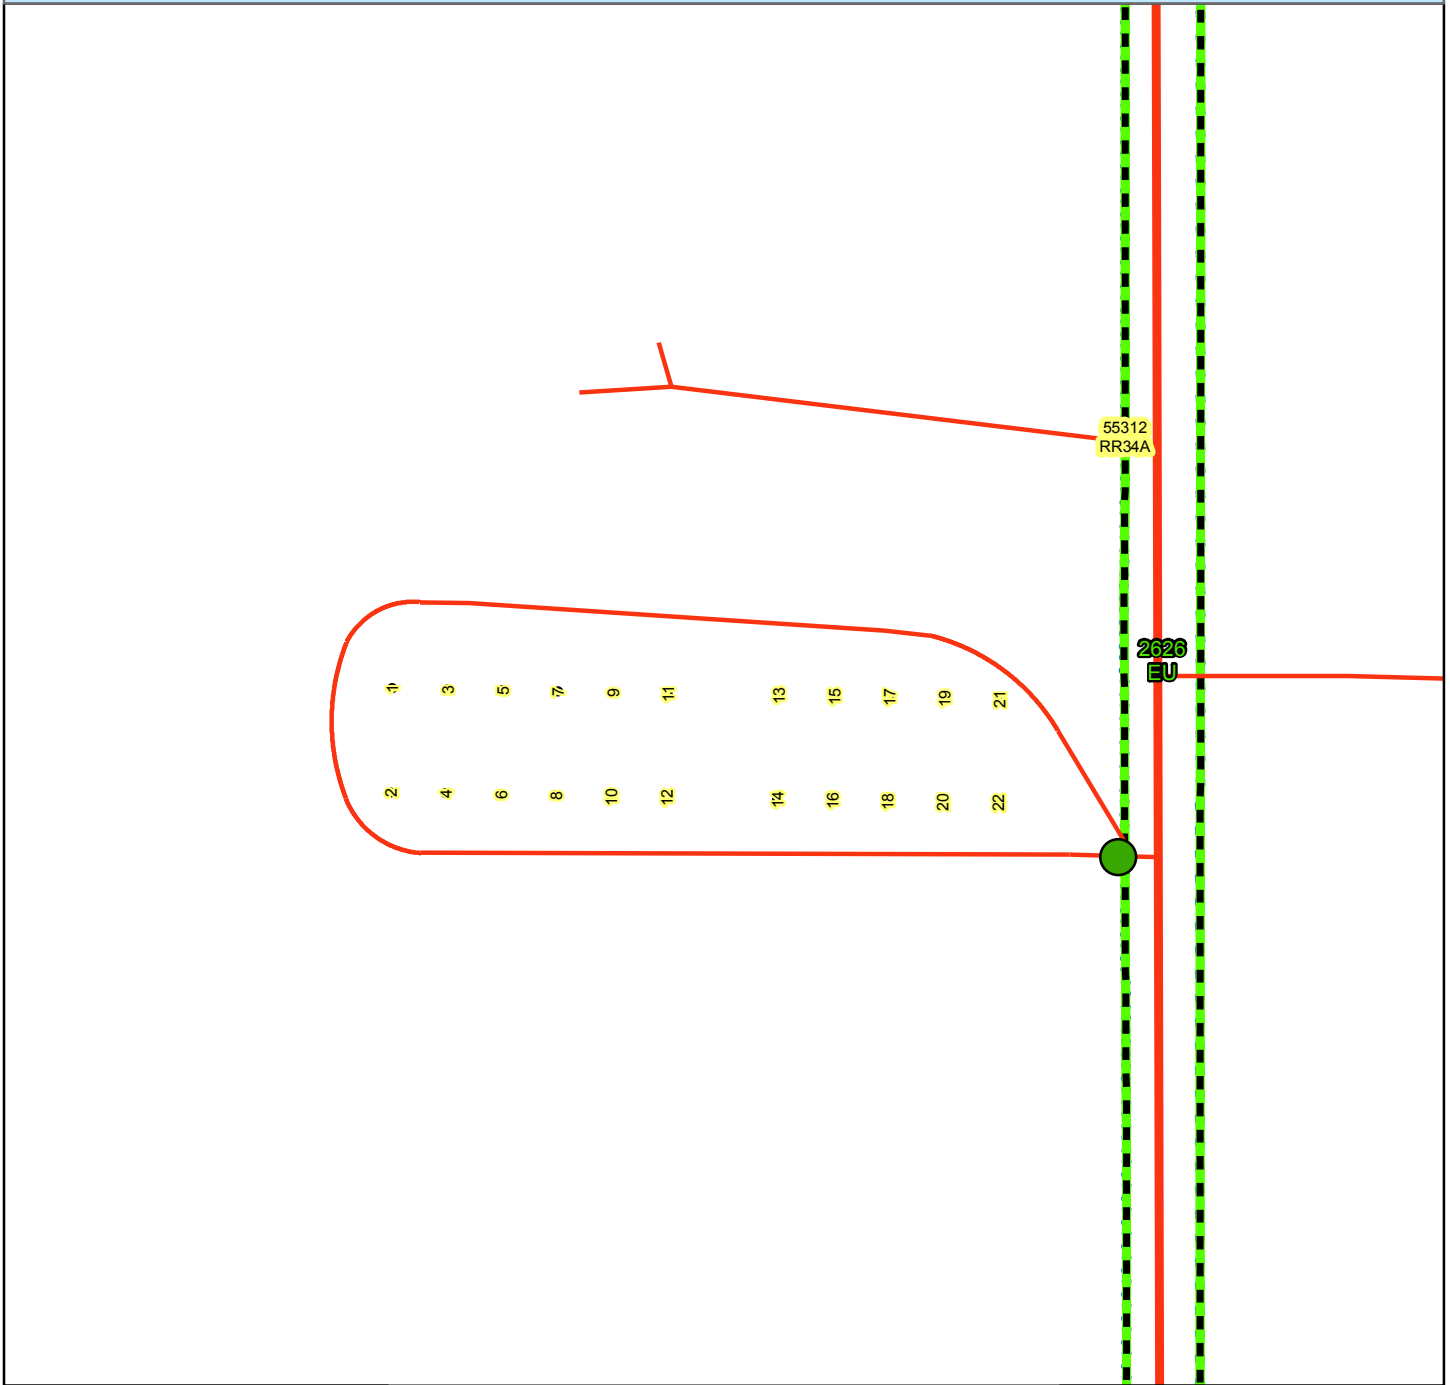

MAIN ACCESS: 55310 RGE RD 34A

LOCATION: SW 20-55-3

Plan: NONE

Fern Valley Trailer Court

Meters