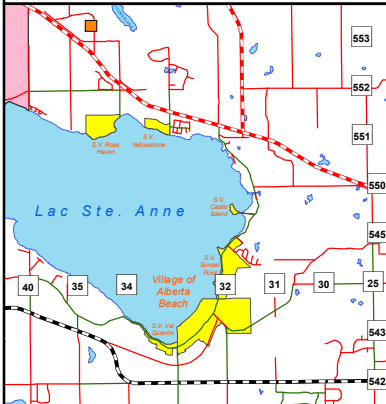

MAIN ACCESS: 55310 RGE RD 34A

LOCATION: SW 20-55-3

Plan: NONE

Fern Valley Trailer Court

Meters