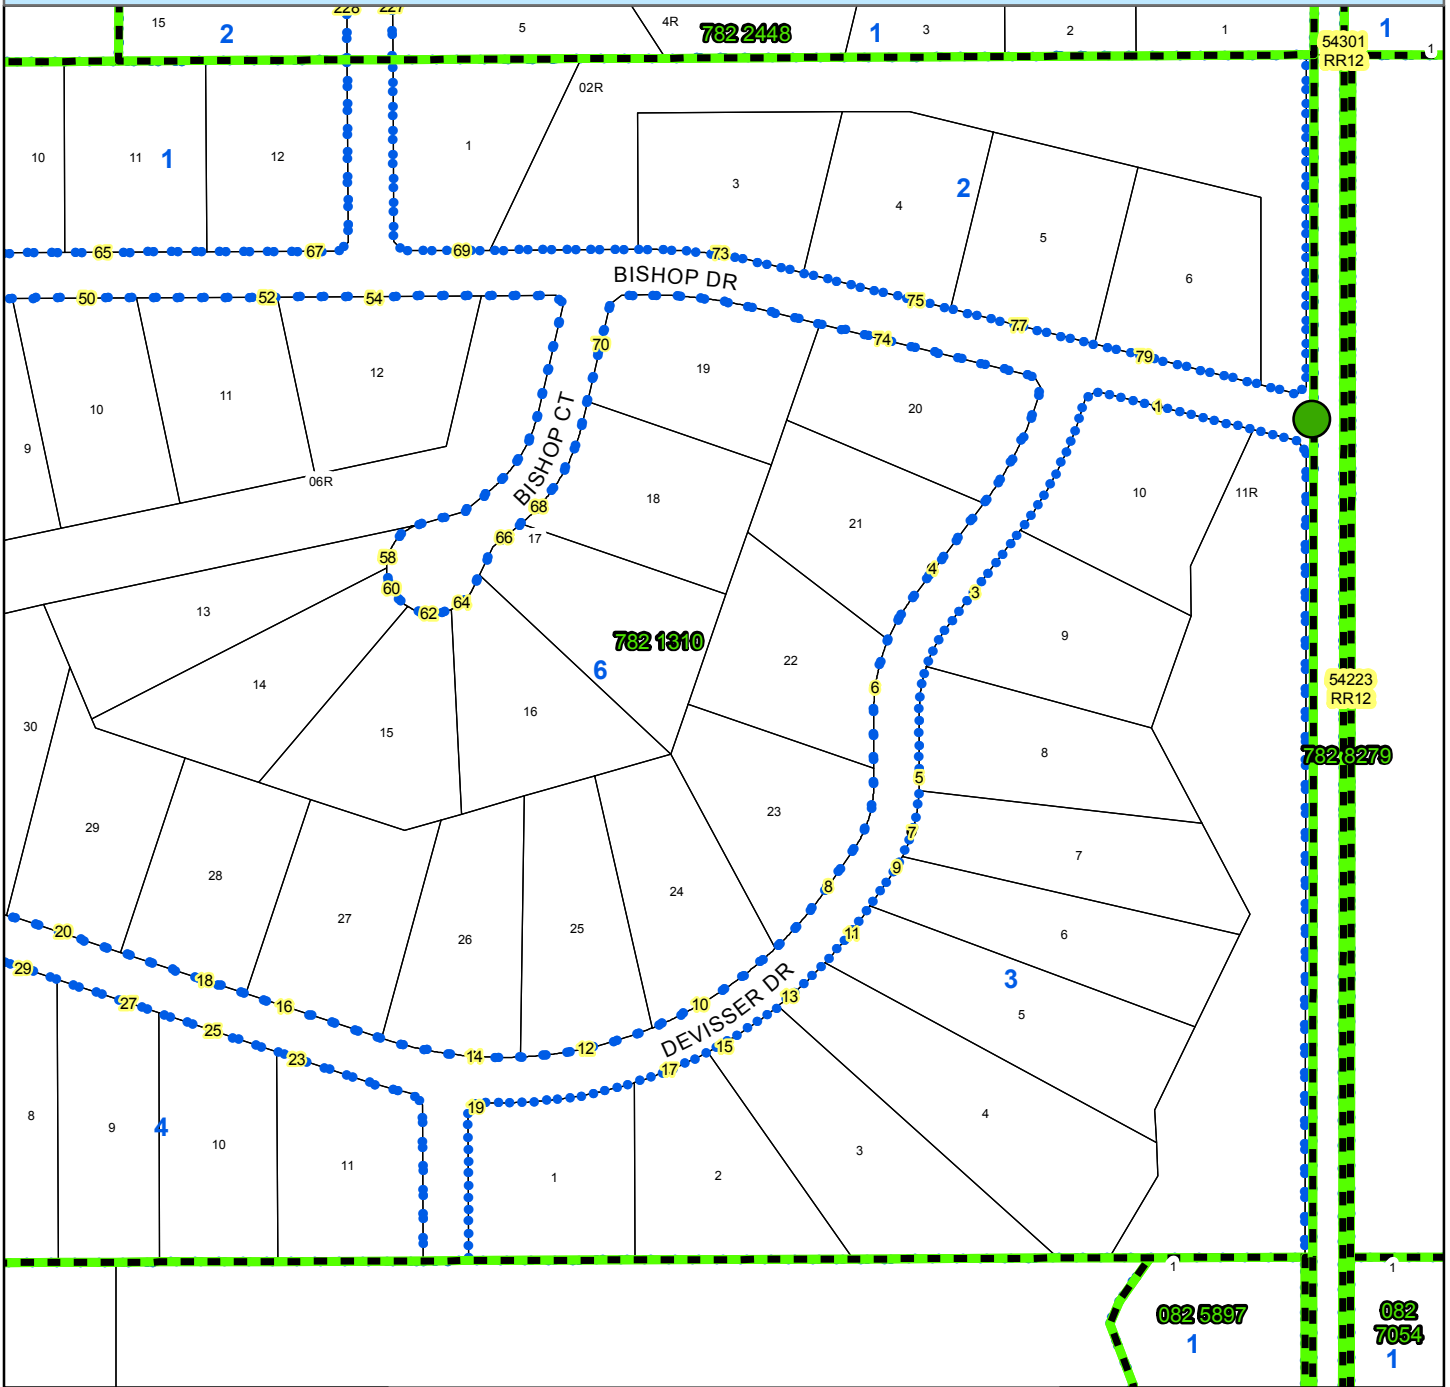

MAIN ACCESS: 54228 RGE RD 12

LOCATION: NE 15-54-1

Plan: 782 1310

# Eagle Ridge Estates East

Meters