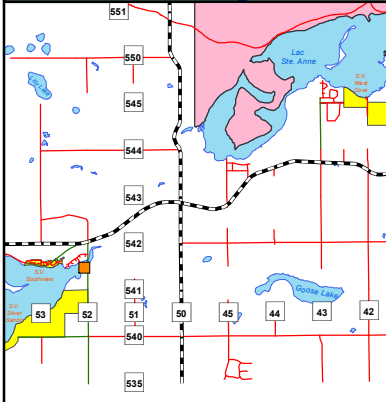

MAIN ACCESS: 54114 RGE RD 52

LOCATION: SE 10-54-5

Plan: 2211 MC

Bay Bridge Park

Meters