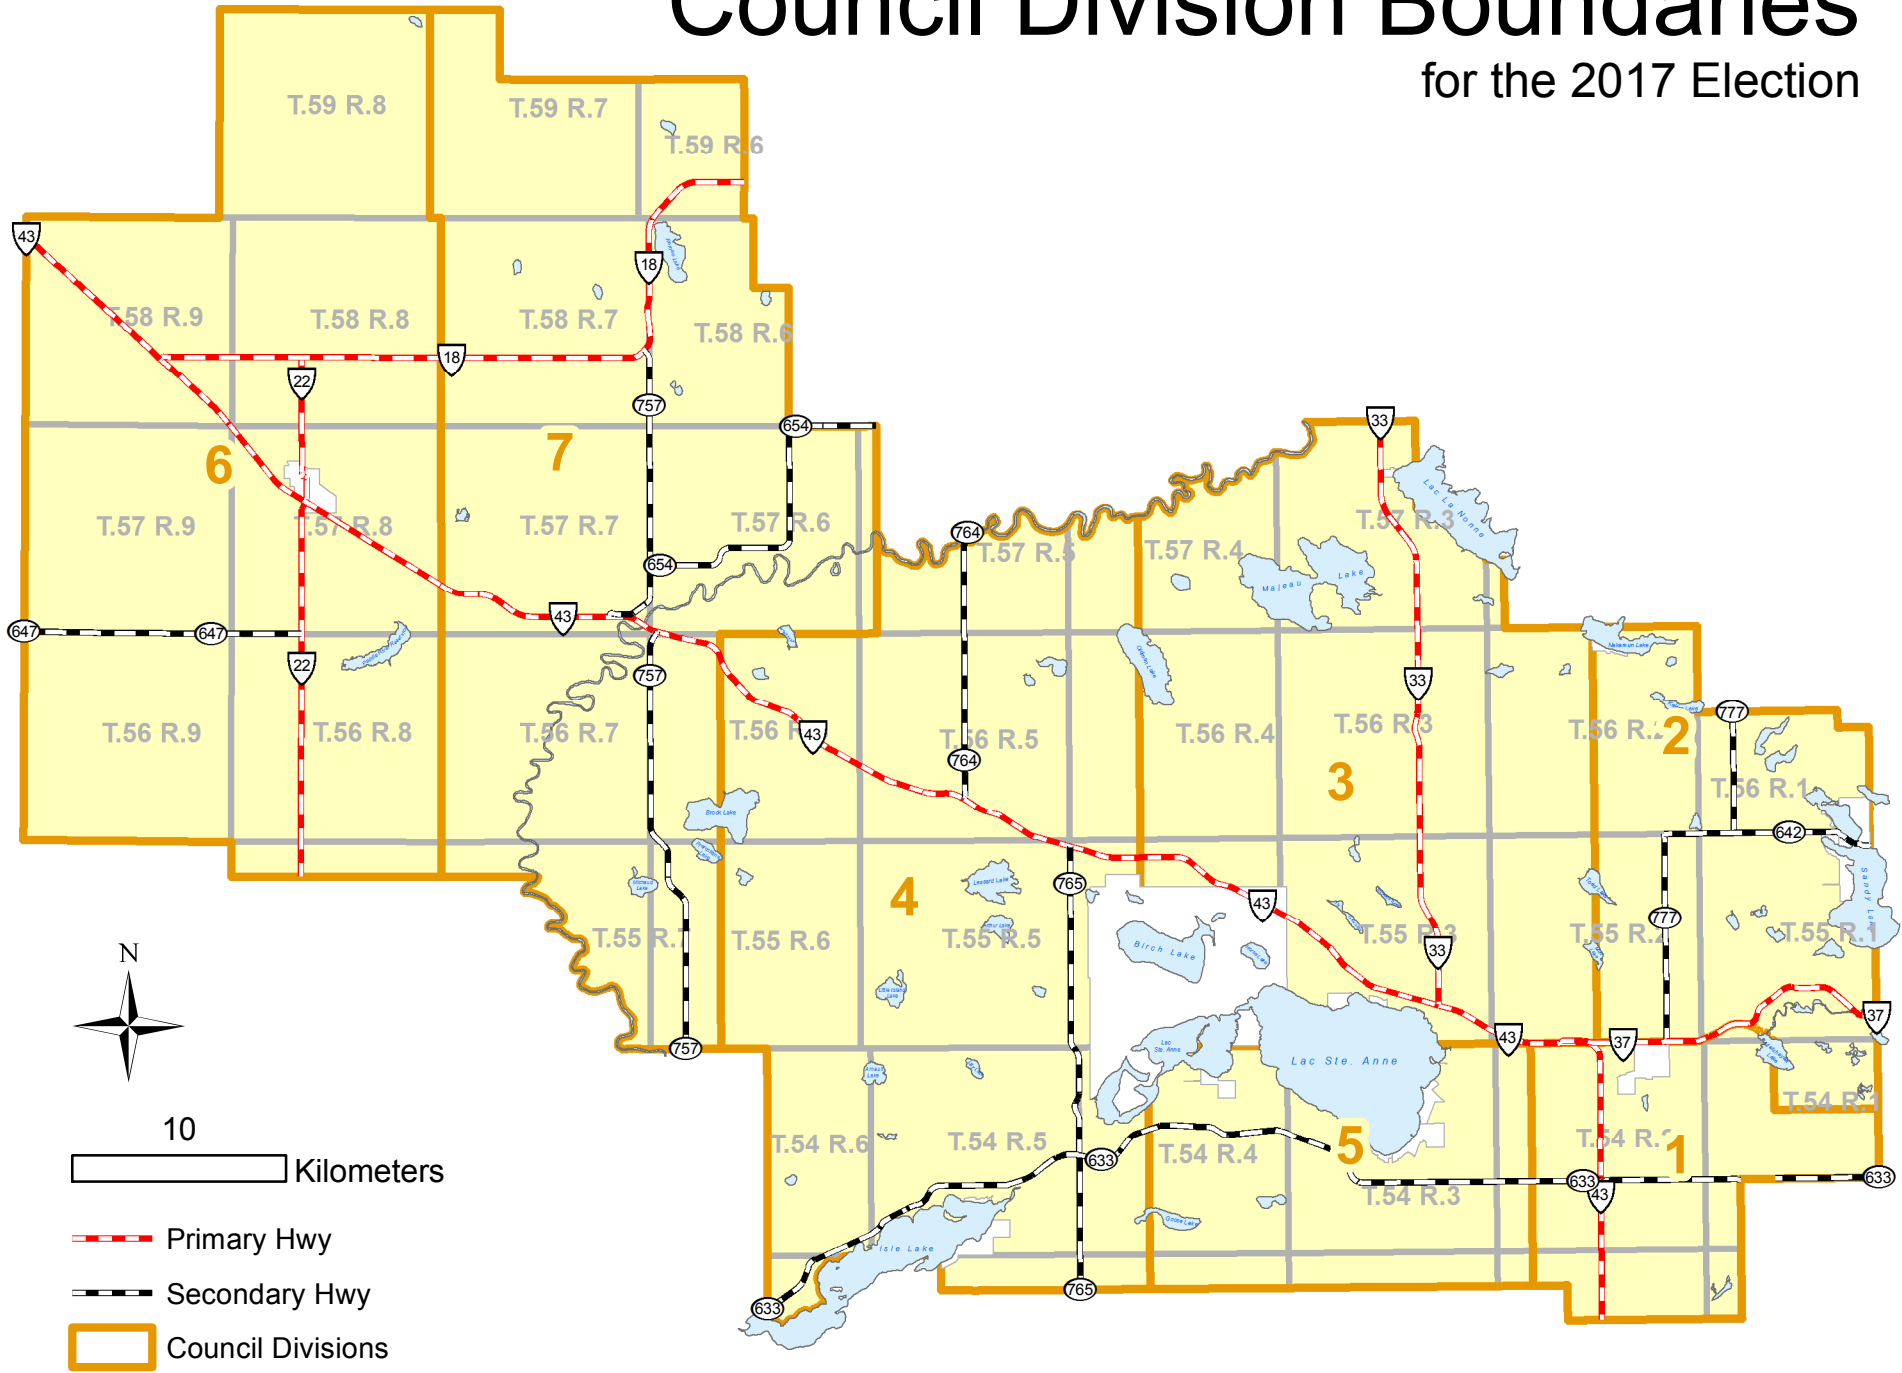

Council Division Boundaries

for the 2017 Election

10

Kilometers

-  Primary Hwy
-  Secondary Hwy
-  Council Divisions