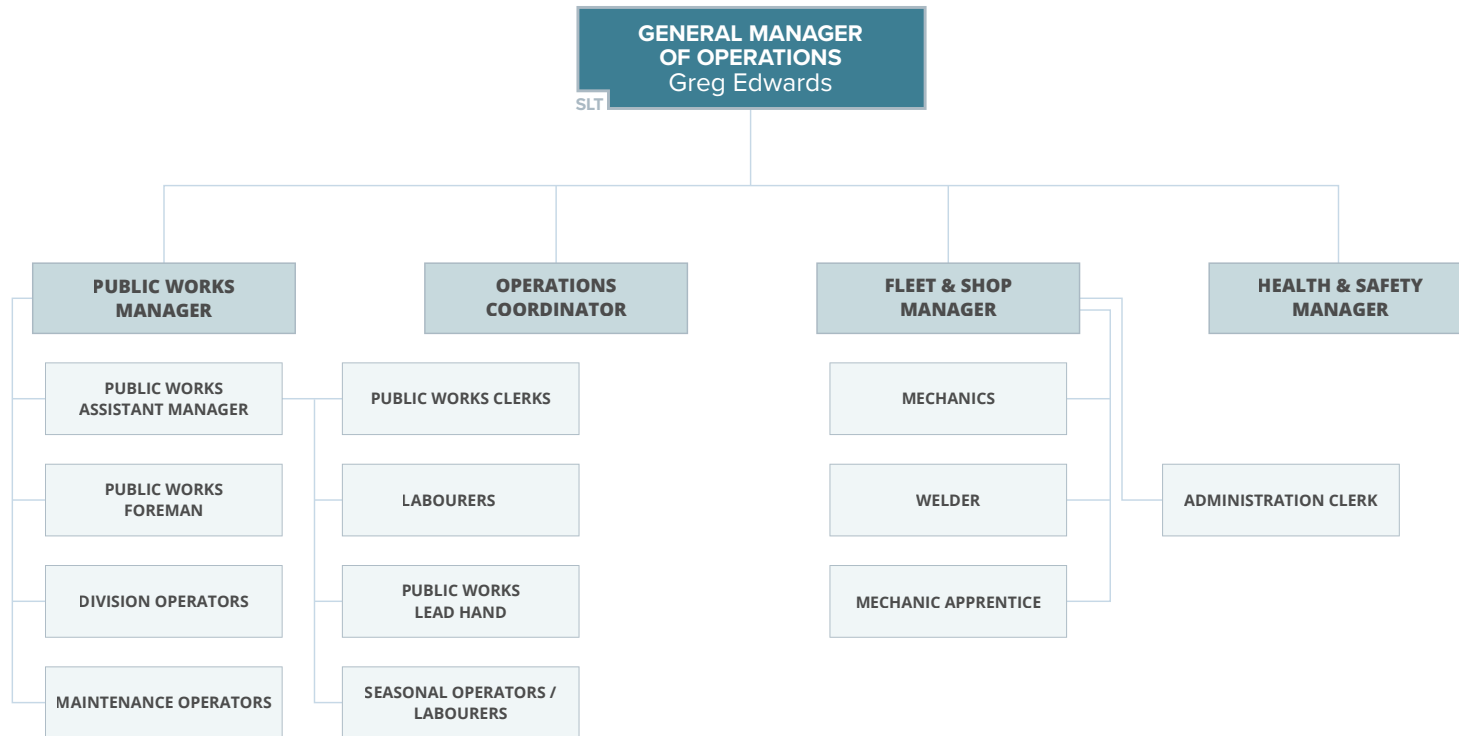

ADMINISTRATION

LAC STE. ANNE COUNTY ORG CHART

Updated April 9, 2024

LAC STE. ANNE COUNTY

ADMINISTRATION

LAC STE. ANNE COUNTY ORG CHART

Updated April 9, 2024

LAC STE. ANNE COUNTY

OPERATIONS

LAC STE. ANNE COUNTY ORG CHART

Updated April 9, 2024

COMMUNITY ENGAGEMENT

LAC STE. ANNE COUNTY ORG CHART

Updated April 9, 2024

INFRASTRUCTURE

LAC STE. ANNE COUNTY ORG CHART